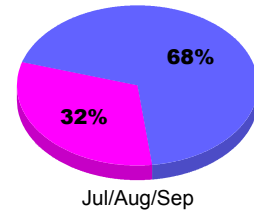

Membership Results
2012-2013

Membership
2011-2012

Month	Net Memb Goal	Actual New Memb	Actual Dropped Memb	Gain/Loss of Memb	Gain/Loss of Memb
Jul/Aug/Sep	0	96	-101	-5	-51
Totals	0	96	-101	-5	-51

Membership Results 2012-2013

Goal, New, Dropped, Gain/Loss

Comparison of Membership Gain/Loss

Current Year Compared to the Previous Year

Gender Comparison 2012-2013

Male Female