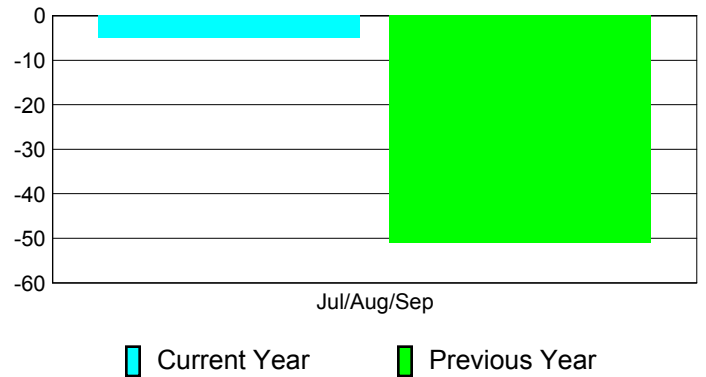

Membership Results
2012-2013

Membership
2011-2012

Month	Net Memb Goal	Actual New Memb	Actual Dropped Memb	Gain/Loss of Memb	Gain/Loss of Memb
Jul/Aug/Sep	0	96	-101	-5	-51
Totals	0	96	-101	-5	-51

Membership Results 2012-2013

Goal, New, Dropped, Gain/Loss

Comparison of Membership Gain/Loss

Current Year Compared to the Previous Year

Gender Comparison 2012-2013

Male Female