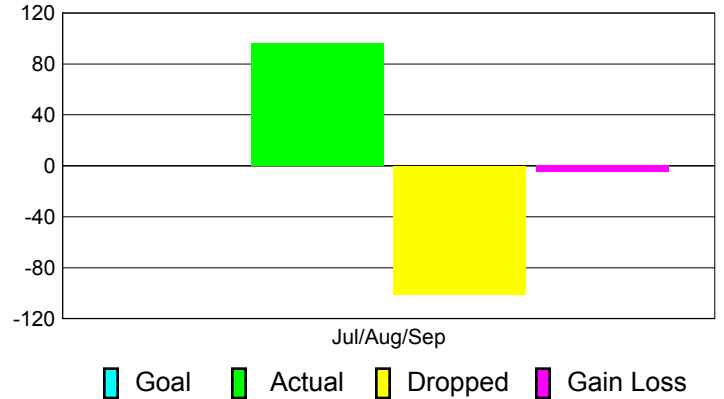

Membership Results 2012-2013

Goal, New, Dropped, Gain/Loss